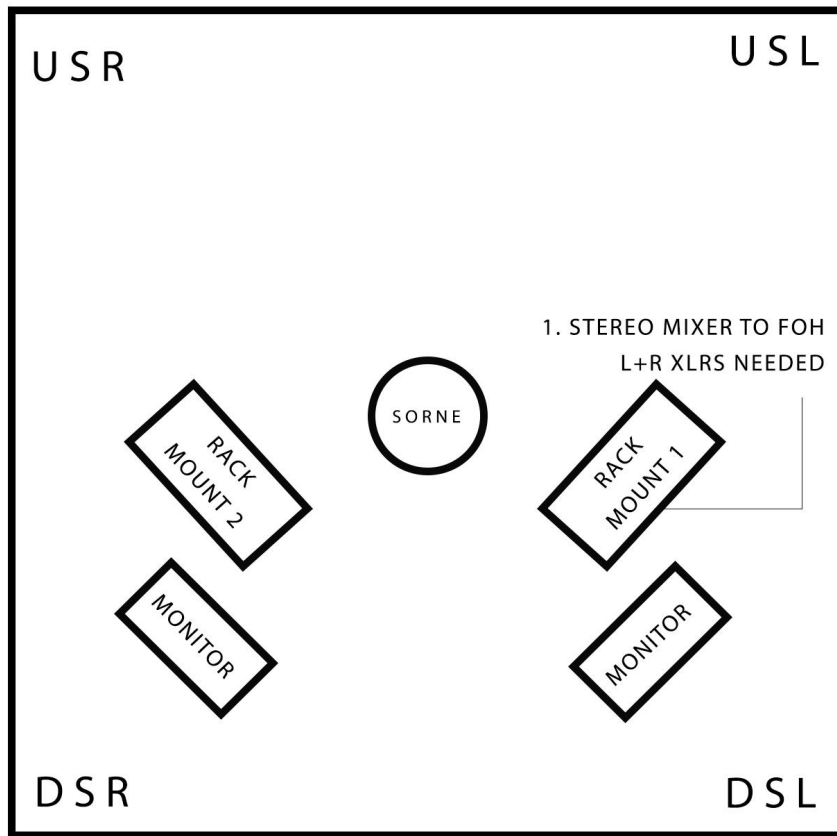

*Morgan Särne* \*

**TECH RIDER - 2023 - SOLO**

**Speakers:**

- Purchaser should provide 8(8) QSC powered speakers or equivalent
- Purchaser will provide four (4) QSC KSub powered subwoofers or equivalent
- Purchaser will provide at least 20x professional XLR microphone cables.
- Artist will need to be provided with 1 straight mic stand.

**Lighting:**

- Purchaser will provide standard stage lighting

**Artist will provide:**

- (1) One TC Helicon Voicelive Touch2
- (1) One Roland SPDS-X
- (1) One Roland rc-505 mkII Loop Station
- (1) One Sennheiser ew100 e3 Receiver
- (1) One Sennheiser e865 Hand-held Wireless Mic
- (1) One Sennheiser e835 Hand-held Wired Mic
- (1) One Yamaha MG06X Mixing Console
- (1) One Arturia Microfreak Synthesizer
- (1) One Arturia Keystep Midi Controller
- (2) Two Mogami Gold 3'+ 6' XLR Cables
- (1) One Mogami Gold 3' Instrument Cable
- (2) Two Custom Roland V-Drum Rack Mount Cymbals
- (2) Two Power Strips

**Venue will provide**

- L + R Stereo XLR - OR - L+R Stereo ¼" out of stage mixer to FOH
- (1)One Straight mic stand for Wireless Sennheiser Mic
- Dramatic stage lighting (solo downcast white, turquoise, gold, & red light)

**MORGAN SORNE STANDARD SOLO STAGE PLOT**

AUDIENCE

**EQUIPMENT NEEDED FROM VENUE:**

- 1X STRAIGHT MIC STAND
- 120V POWER
- SOLO DOWNCAST LIGHT, STAGE CENTER
- 2X-4X FULL SPECTRUM MONITORS

**EQUIPMENT PROVIDED BY ARTIST:**